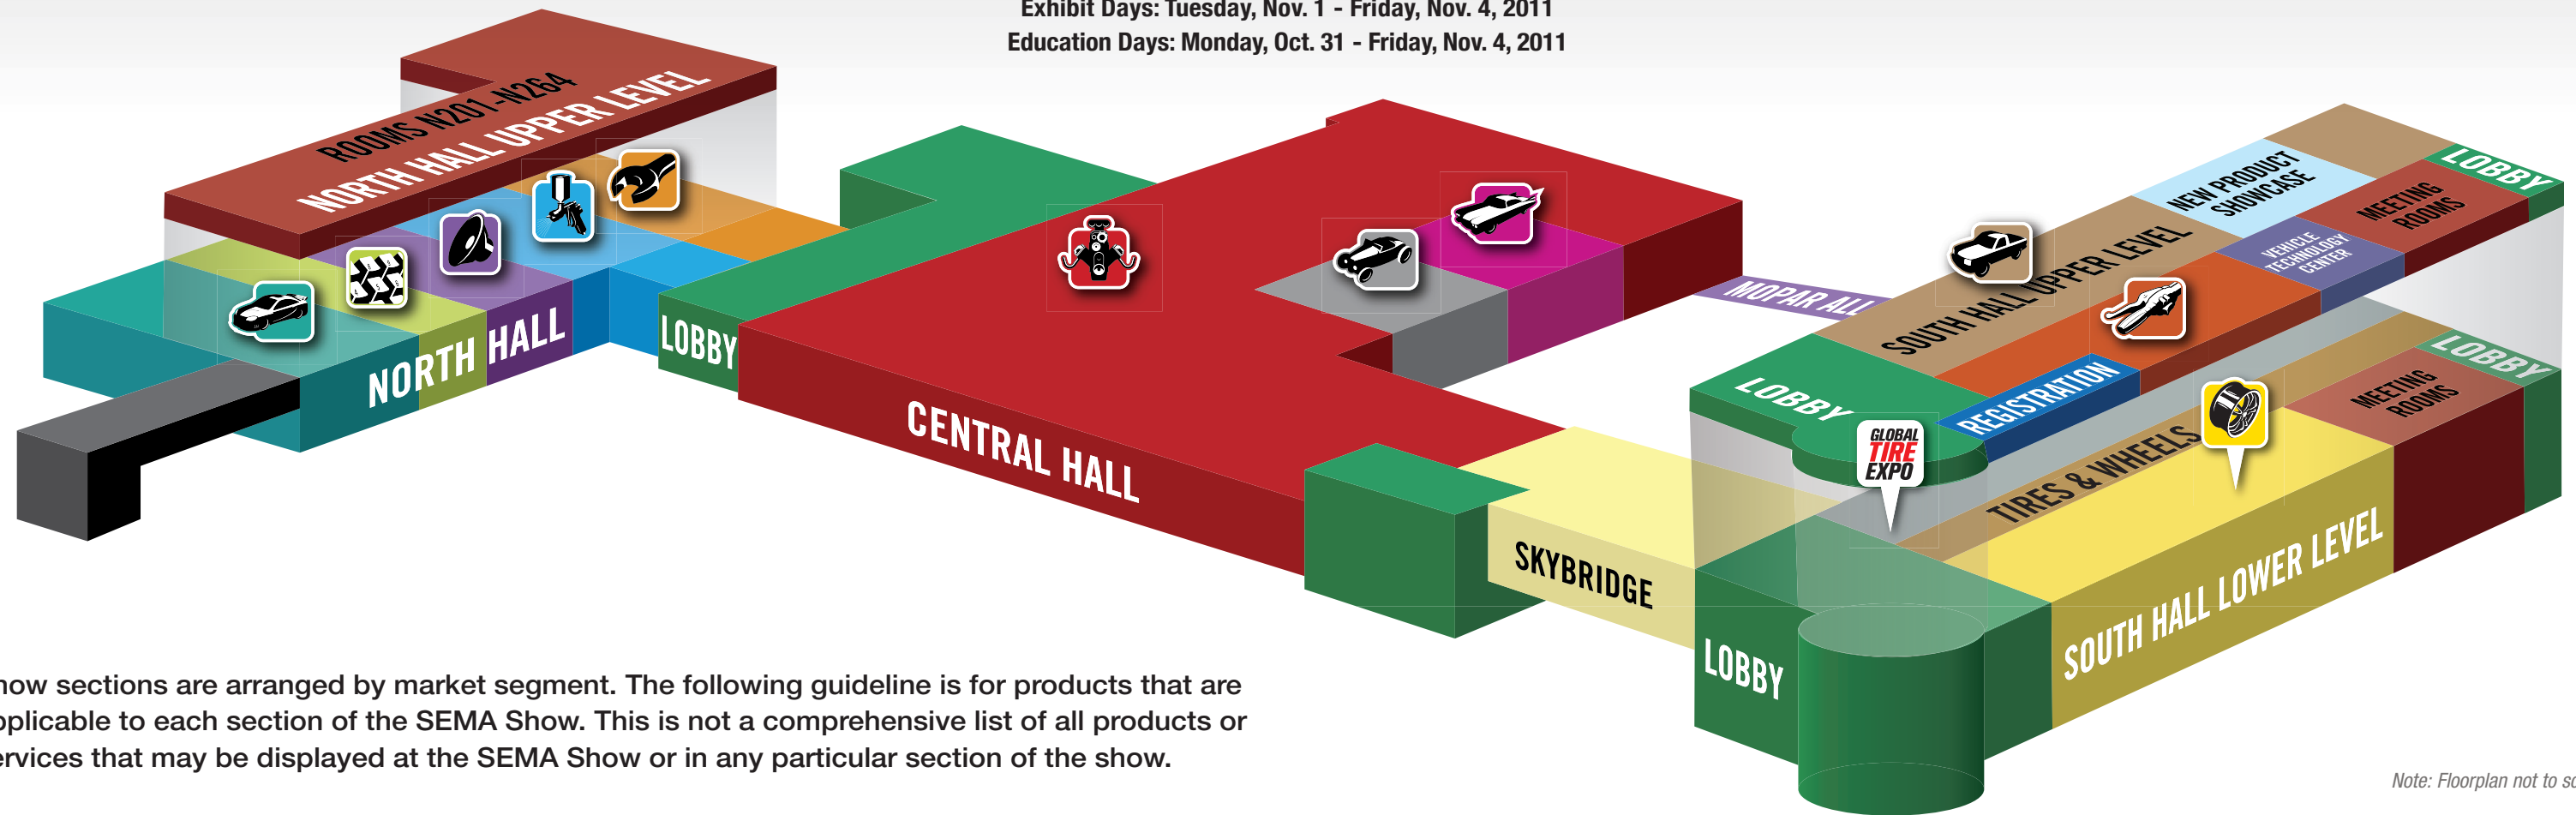

Las Vegas Convention Center, Las Vegas, Nevada
 Exhibit Days: Tuesday, Nov. 1 - Friday, Nov. 4, 2011
 Education Days: Monday, Oct. 31 - Friday, Nov. 4, 2011

Show sections are arranged by market segment. The following guideline is for products that are applicable to each section of the SEMA Show. This is not a comprehensive list of all products or services that may be displayed at the SEMA Show or in any particular section of the show.

CENTRAL HALL

-  **Hot Rod Alley**
Products and services for street-rod, hot-rods and early production vehicles.
-  **Racing & Performance**
Racing & performance products, services and equipment, engine building, racing, car haulers.
-  **Restoration Marketplace**
Products and services for the restoration of muscle cars and classic cars 20 years or older.

SOUTH HALL (LOWER LEVEL)

-  **Global Tire Expo** Powered By TIA
Tires for passenger cars, trucks, and off-the-road (OTR), equipment, recyclers, retreaders, suppliers and affiliated organizations.
-  **Wheels & Accessories**
Wheels & accessories for cars, trucks and racing.

SOUTH HALL (UPPER LEVEL)

-  **Powersports & Utility Vehicles**
Products & services for motorcycles, mini-bikes, ATVs, UTVs, side-x-sides and scooters.
-  **Trucks, SUVs & Off-Road**
Products for truck beds, cabs, bodies, off-road accessories, truck toolboxes, off-road lighting, truck suspension, trailer & towing accessories.